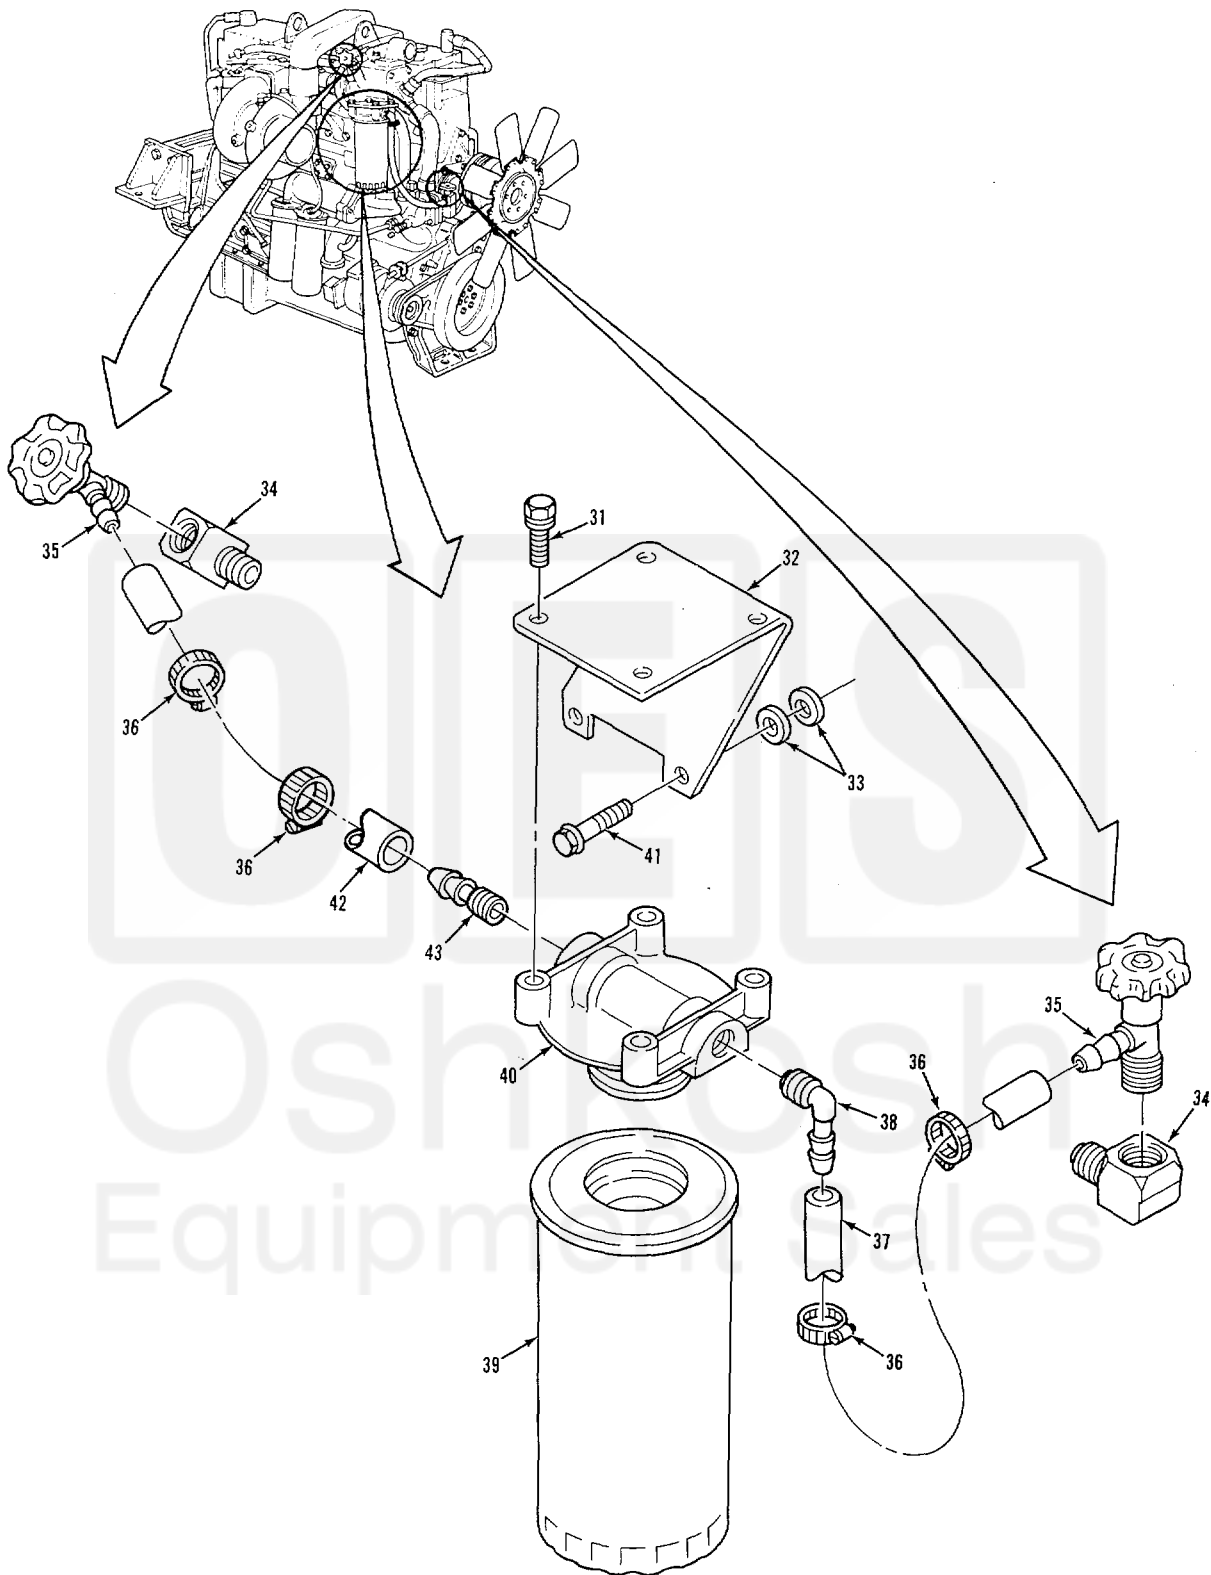

SECTION II

FIGURE 25. THERMOSTAT HOUSING, WATER MANIFOLD AND WATER FILTER (SHEET 2 OF 2).

SECTION II				TM9-2320-283-24P	
(1)	(2)	(3)	(4)	(5)	(6)
ITEM	SMR		PART		
NO	CODE	CAGEC	NUMBER	DESCRIPTION AND USABLE ON CODES (UOC)	QTY
GROUP:0503 WATER MANIFOLDS, HEADERS, THERMOSTATS AND HOUSING GASKET					
FIGURE 25. THERMOSTAT HOUSING, WATER MANIFOLD AND WATER FILTER.					
1	PAOZZ	15434	130118	WATER MANIFOLD	1
2	PCOZZ	15434	70624	PACKING,PREFORMED	4
3	PAOZZ	15434	3015114	WATER MANIFOLD FRONT	1
4	PAOZZ	15434	214345	COCK, DRAIN.....	1
5	PAOZZ	15434	3008468	PLUG,PIPE	1
6	PAOZZ	96906	MS27183-12	WASHER, FLAT.....	2
7	PAOZZ	15434	30122470	SCREW, ASSEMBLED WAS	2
8	PAOZZ	15434	3024666	TUBE, BENT, METALLIC	1
9	PCOZZ	15434	212161	PACKING,PREFORMED	2
10	PCOZZ	15434	208128	GASKET	1
11	PAOZZ	15434	201737	THERMOSTAT, FLOW CON 180 DEGREES	1
12	PCOZZ	15434	186780	SEAL, THERMOSTAT	1
13	PAOZZ	15434	3010595	SCREW MACHINE	6
14	PAOZZ	15434	3n18764	CONNECTION, WATER O.UO.....	1
15	PCOZZ	15434	3019158	GASKET	1
16	PFOZZ	15434	3017748	HOUSING, THERMOSTATC	11
17	PAOZZ	15434	S-932-B	ADAPTER,STRAIGHT,PIC	1
18	PAOZZ	96906	MS35842-13	CLAMP,HOSE	2
19	PAOZZ	15434	3022589	BOLT, MACHINE	1
20	PAOZZ	15434	214617	CLAMP, RIM CLENCHING	1
21	PCOZZ	15434	43463-A	PACKING, PREFORMEDC.....	1
22	PAOZZ	15434	3018098	TUBE, BENTMETALLIC.....	1
23	PCOZZ	15434	102522	HOSE NCNMETALLIC.....	1
24	PAOZZ	15434	3100597	SCREW W/CAPTIVE WASC	4
25	PAOZZ	15434	3116256	HOUSING, WATER INLET	1
26	PAOZZ	96906	MS27183-14	WASHER, FLAT.....	1
27	PCOZZ	15434	3024960	GASKET	1
28	PAOZZ	15434	13^394	COUPLING, MANIFOLD.....	2
29	PCUZZ	15434	3024709	GASKET.....	6
30	PAOLZ	15434	3013r0	WATER MANIFOLD REAR	1
31	PAOZZ	15434	3010596	SCREW ASSMEBLED WAS	5
32	PAOZZ	15434	211448	BRACKETTANGLEI	1
33	PAOZZ	15434	109594	BEARING, SLEEVE	4
34	PAOZZ	15434	70470	ELBOWCC.C	2
35	PAOZZ	15434	179901	VALVE, WATER SHUTOFF	2
36	PAOZZ	15434	1799_4	CLAMP, HOSE.....	4
37	PCOZZ	15434	179912	HOSE, NONMETALLIC	1
38	PAOZZ	15434	179903	ELBOW	1
39	PAOZZ	33457	3305367	FILTER ELEMENT,FLUI	1
40	PAOZZ	15434	204163	HEAD, FLUID FILTER	1
41	PAOZZ	15434	3n31126	SCREW, ASSEMBLED WAS	2
42	MOOZZ	01276	2580-C	HOSE, NONMETALLIC MAKE FROM HOSE P/..... N 2580-6.....	1
43	PAOZZ	03999	A38C4	COUPLING, HALF, QUICK.....	1